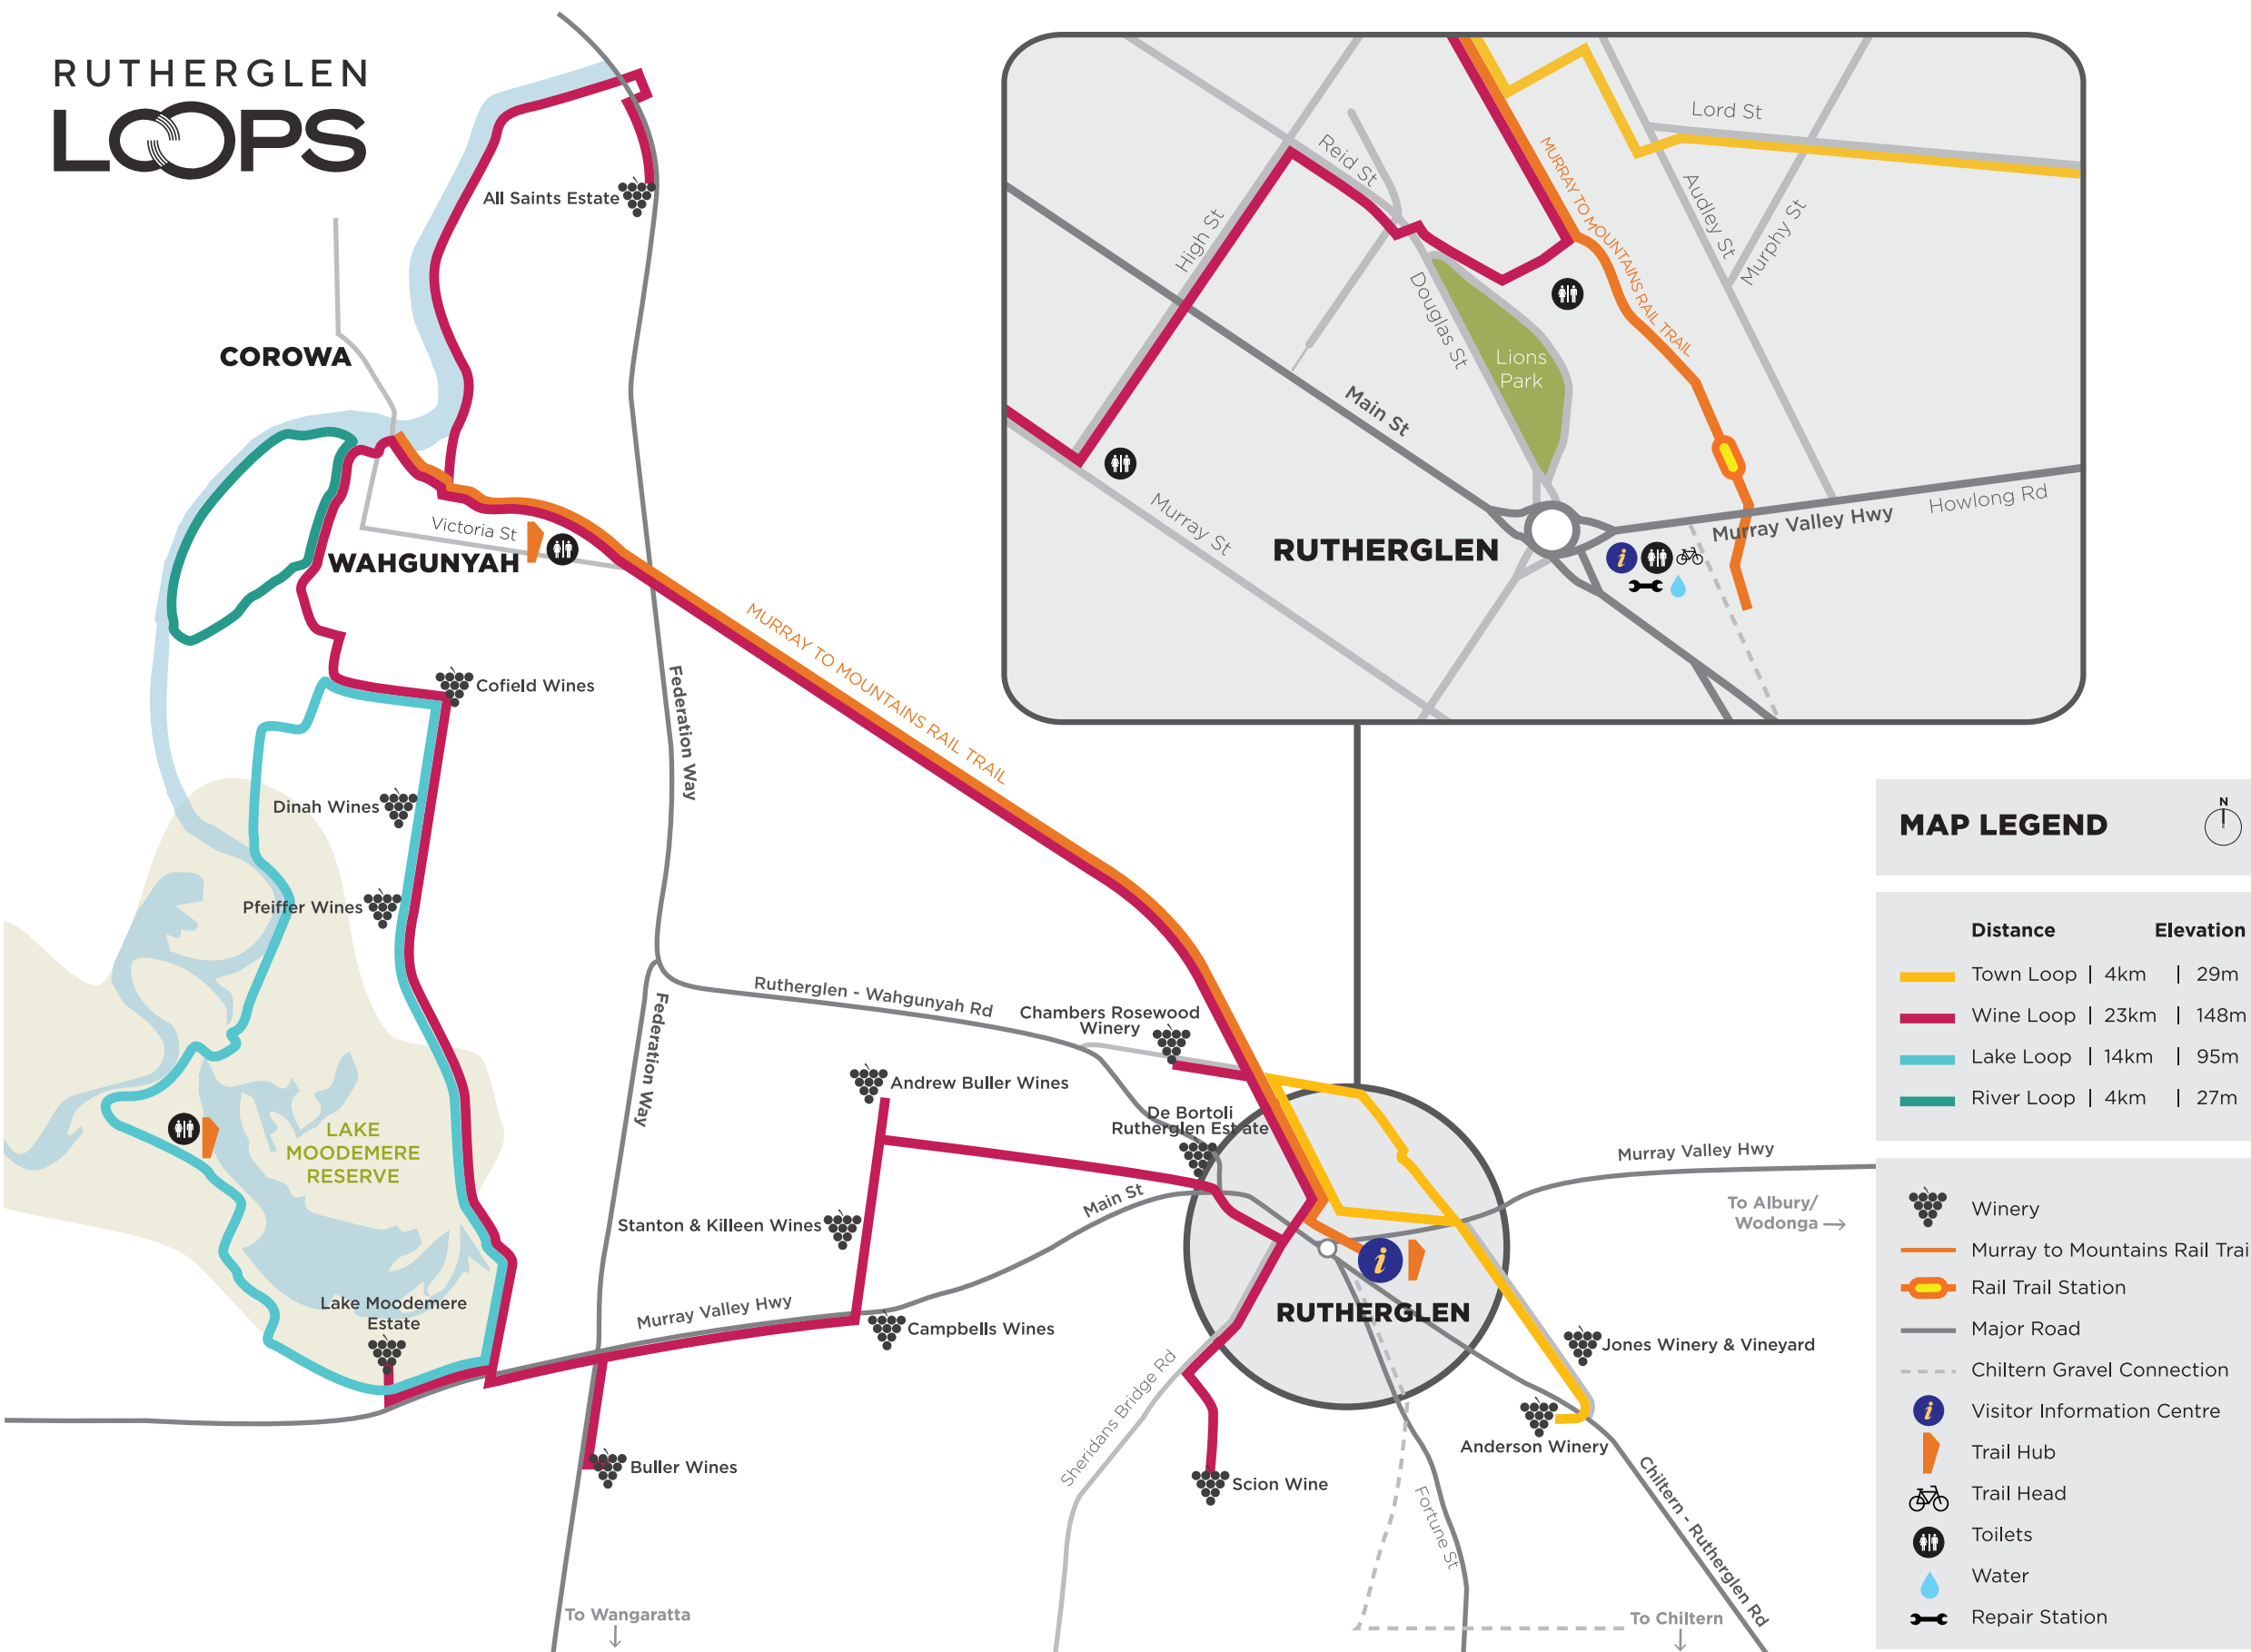

RUTHERGLEN LOOPS

MAP LEGEND

	Distance	Elevation
	Town Loop 4km	29m
	Wine Loop 23km	148m
	Lake Loop 14km	95m
	River Loop 4km	27m

- Winery
- Murray to Mountains Rail Trail
- Rail Trail Station
- Major Road
- Chiltern Gravel Connection
- Visitor Information Centre
- Trail Hub
- Trail Head
- Toilets
- Water
- Repair Station

COROWA

WAHGUNYAH

RUTHERGLEN

RUTHERGLEN

LAKE MOODEMERE RESERVE

All Saints Estate

Cofield Wines

Dinah Wines

Scion Wine

Jones Winery & Vineyard

Anderson Winery

COROWA

Victoria St

Federation Way

Federation Way

Murray Valley Hwy

To Wangaratta

Sheridans Bridge Rd

Fortune St

Murray Valley Hwy

To Albury/Wodonga →

Chiltern - Rutherglen Rd

To Chiltern