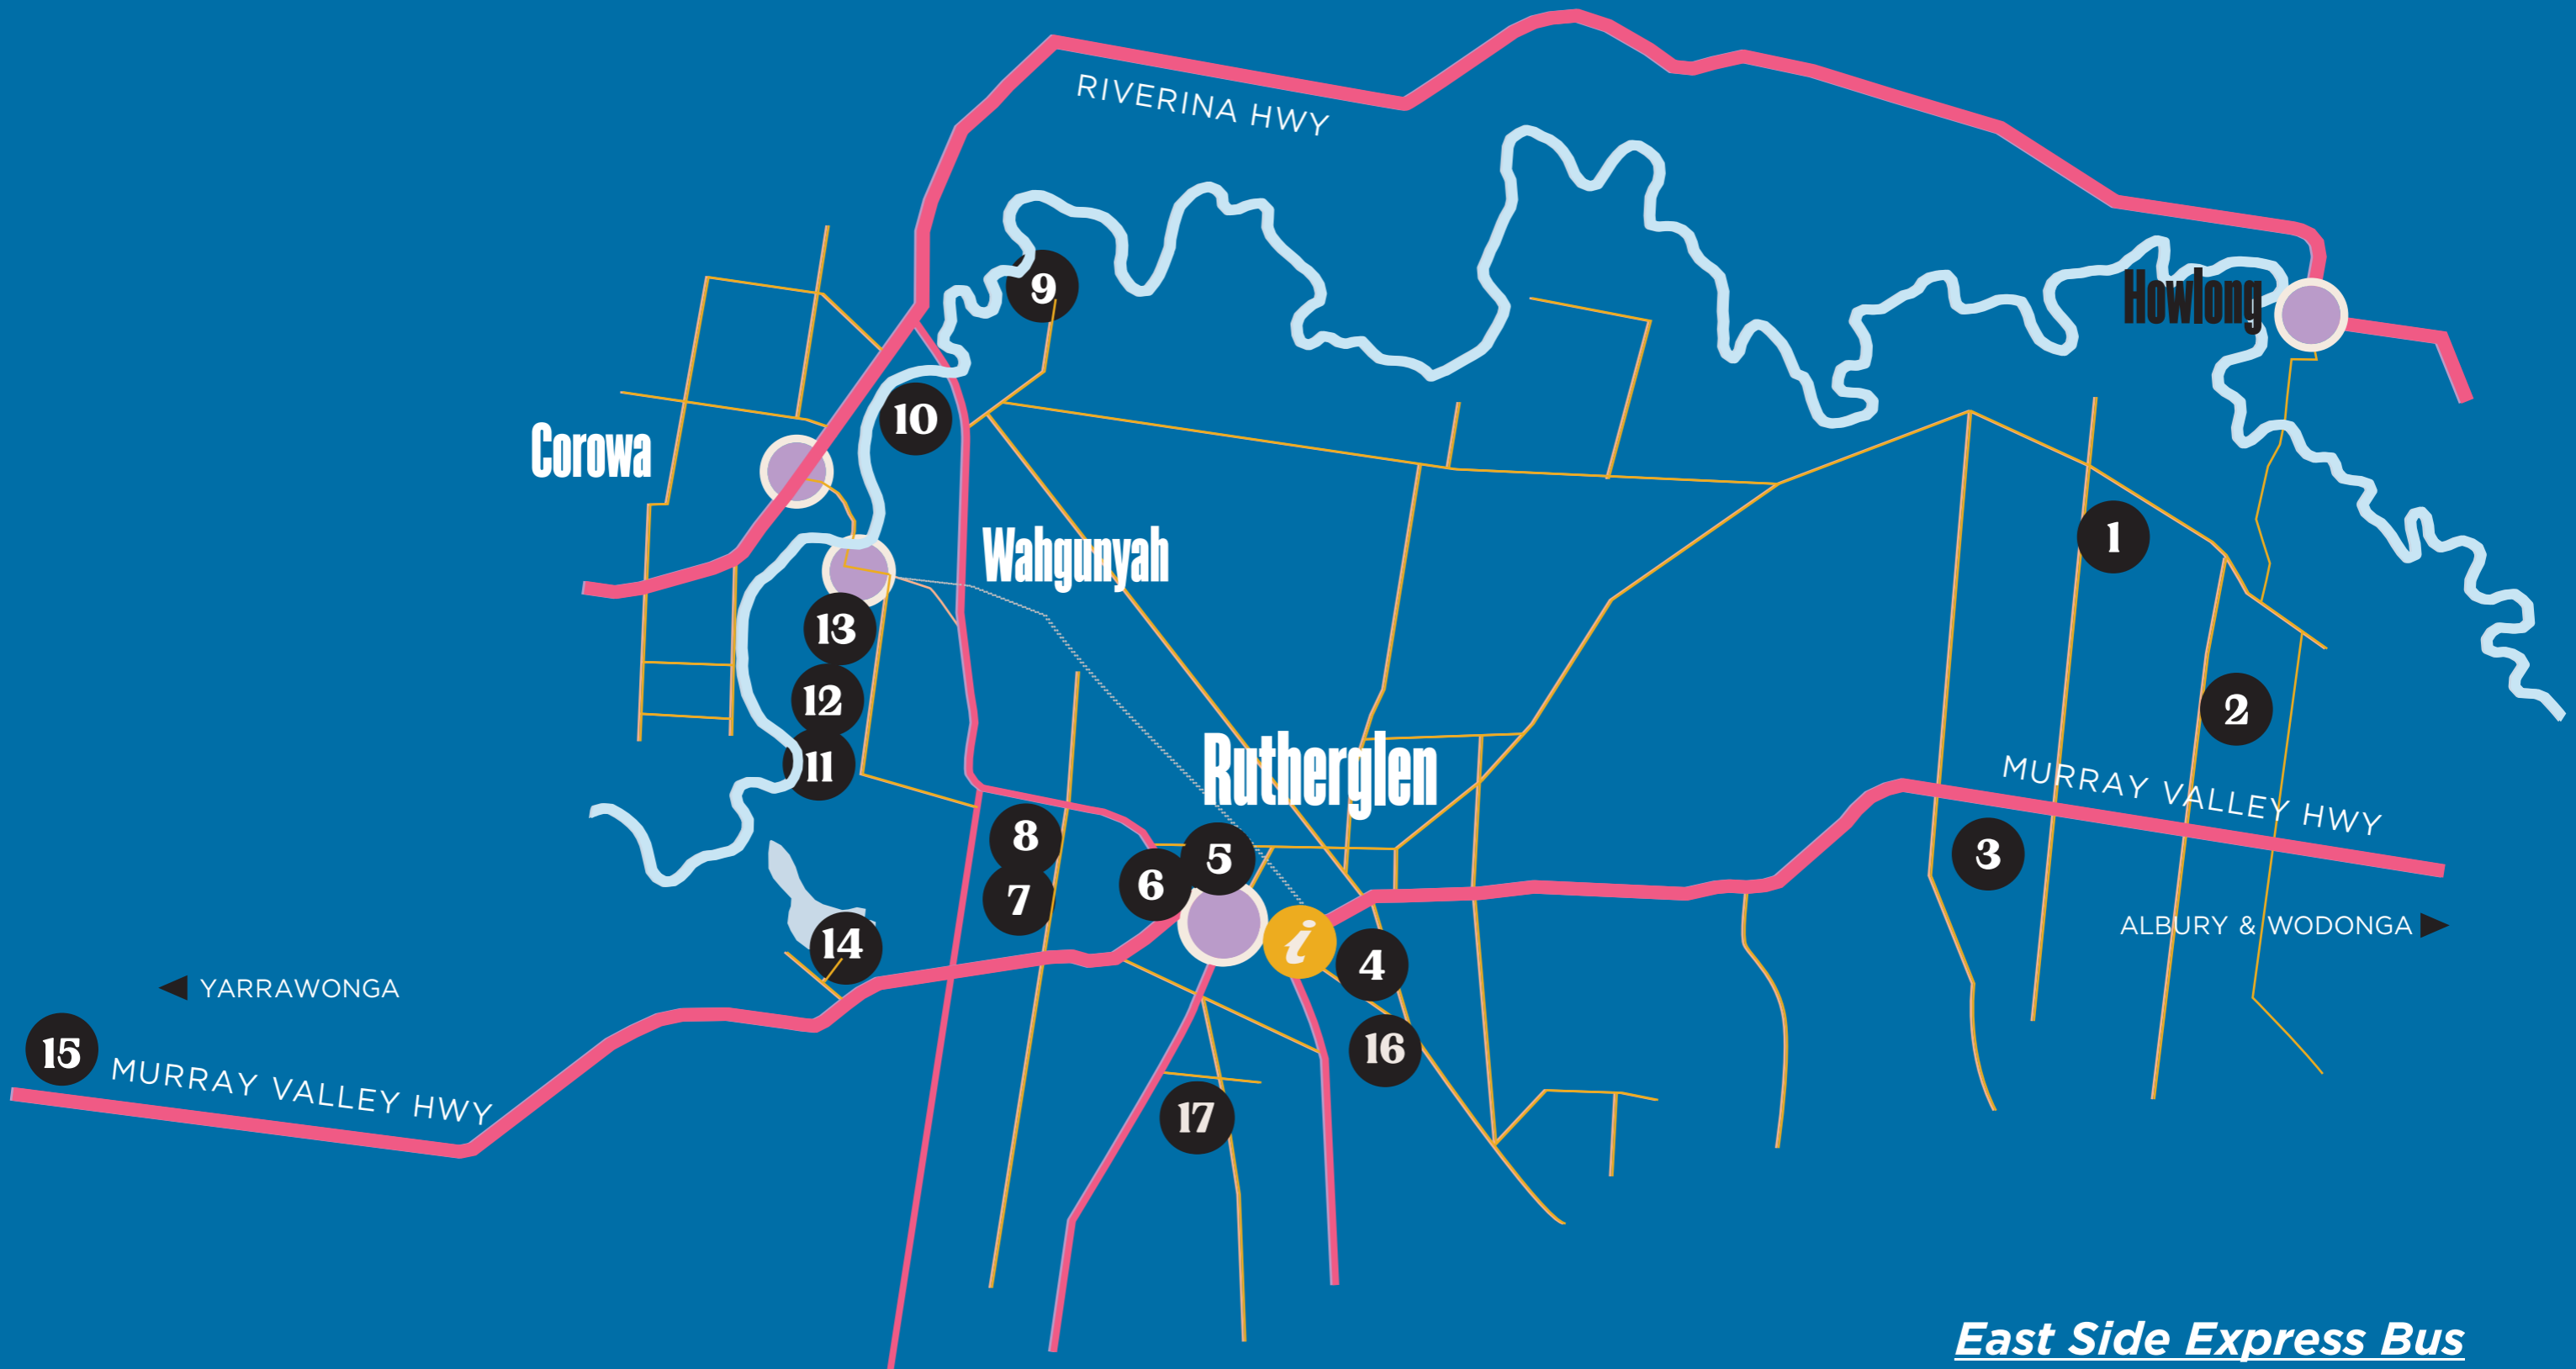

- 1. Warrabilla Wines
- 2. Lake Moodemere Estate
- 3. Pfeiffer Wines
- 4. Dinah Wines
- 5. Cofield Wines
- 6. All Saints Estate
- 7. St Leonard Vineyard
- 8. Andrew Buller Wines

- 9. Stanton & Killeen Wines
- 10. De Bortoli Rutherglen Estate
- 11. Chambers Rosewood Vineyards
- 12. Jones Winery & Vineyard
- 13. Olive Hills Estate
- 14. Morris of Rutherglen
- 15. John Gehrig Wines
- 16. Bus Exchange, De Bortoli Rutherglen Estate
- 17. Scion

**East Side Express Bus**  
 De Bortoli Rutherglen Estate  
 Olive Hills Estate  
 Morris of Rutherglen  
 John Gehrig Wines

**Self Drive Wineries**  
 16. Anderson Winery

- 1. John Gehrig
- 2. Morris of Rutherglen
- 3. Olive Hills Estate
- 4. Jones Winery & Vineyard
- 5. Chambers Rosewood Vineyards
- 6. De Bortoli Rutherglen Estate
- 7. Stanton & Killeen Wines
- 8. Andrew Buller Wines

- 9. St Leonards Vineyard
- 10. All Saints Estate
- 11. Pfeiffer Wines
- 12. Dinah Wines
- 13. Cofield Wines
- 14. Lake Moodemere Estate
- 15. Warrabilla Wines
- 16. Bus Exchange, De Bortoli Rutherglen Estate

**East Side Express Bus**

- De Bortoli Rutherglen Estate
- Olive Hills Estate
- Morris of Rutherglen
- John Gehrig Wines

**Self Drive Wineries**

- 16. Anderson Winery
- 17. Scion